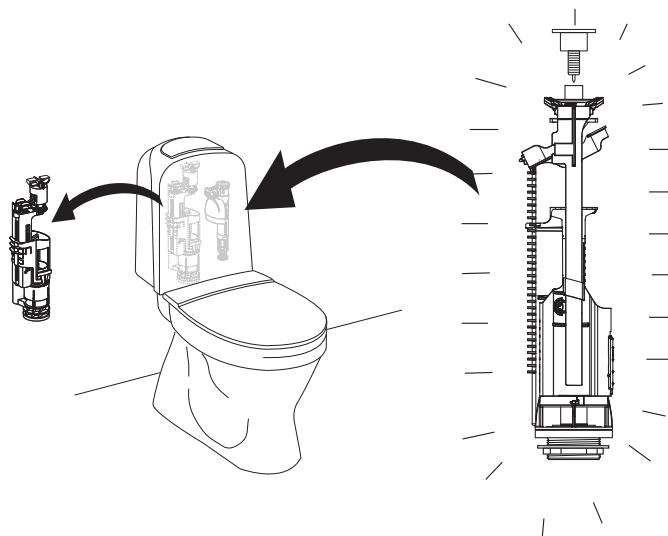

9GN01761 REPLACEMENT VALV

NORDIC3 (2015-)

NORDIC 2200 (2002-)

NORDIC (1992-2017)

ARTIC (2005-2017)

LOGIC (2007-2014)

CLASSIC (2001-2007)

SKANDIC (1996-2003)